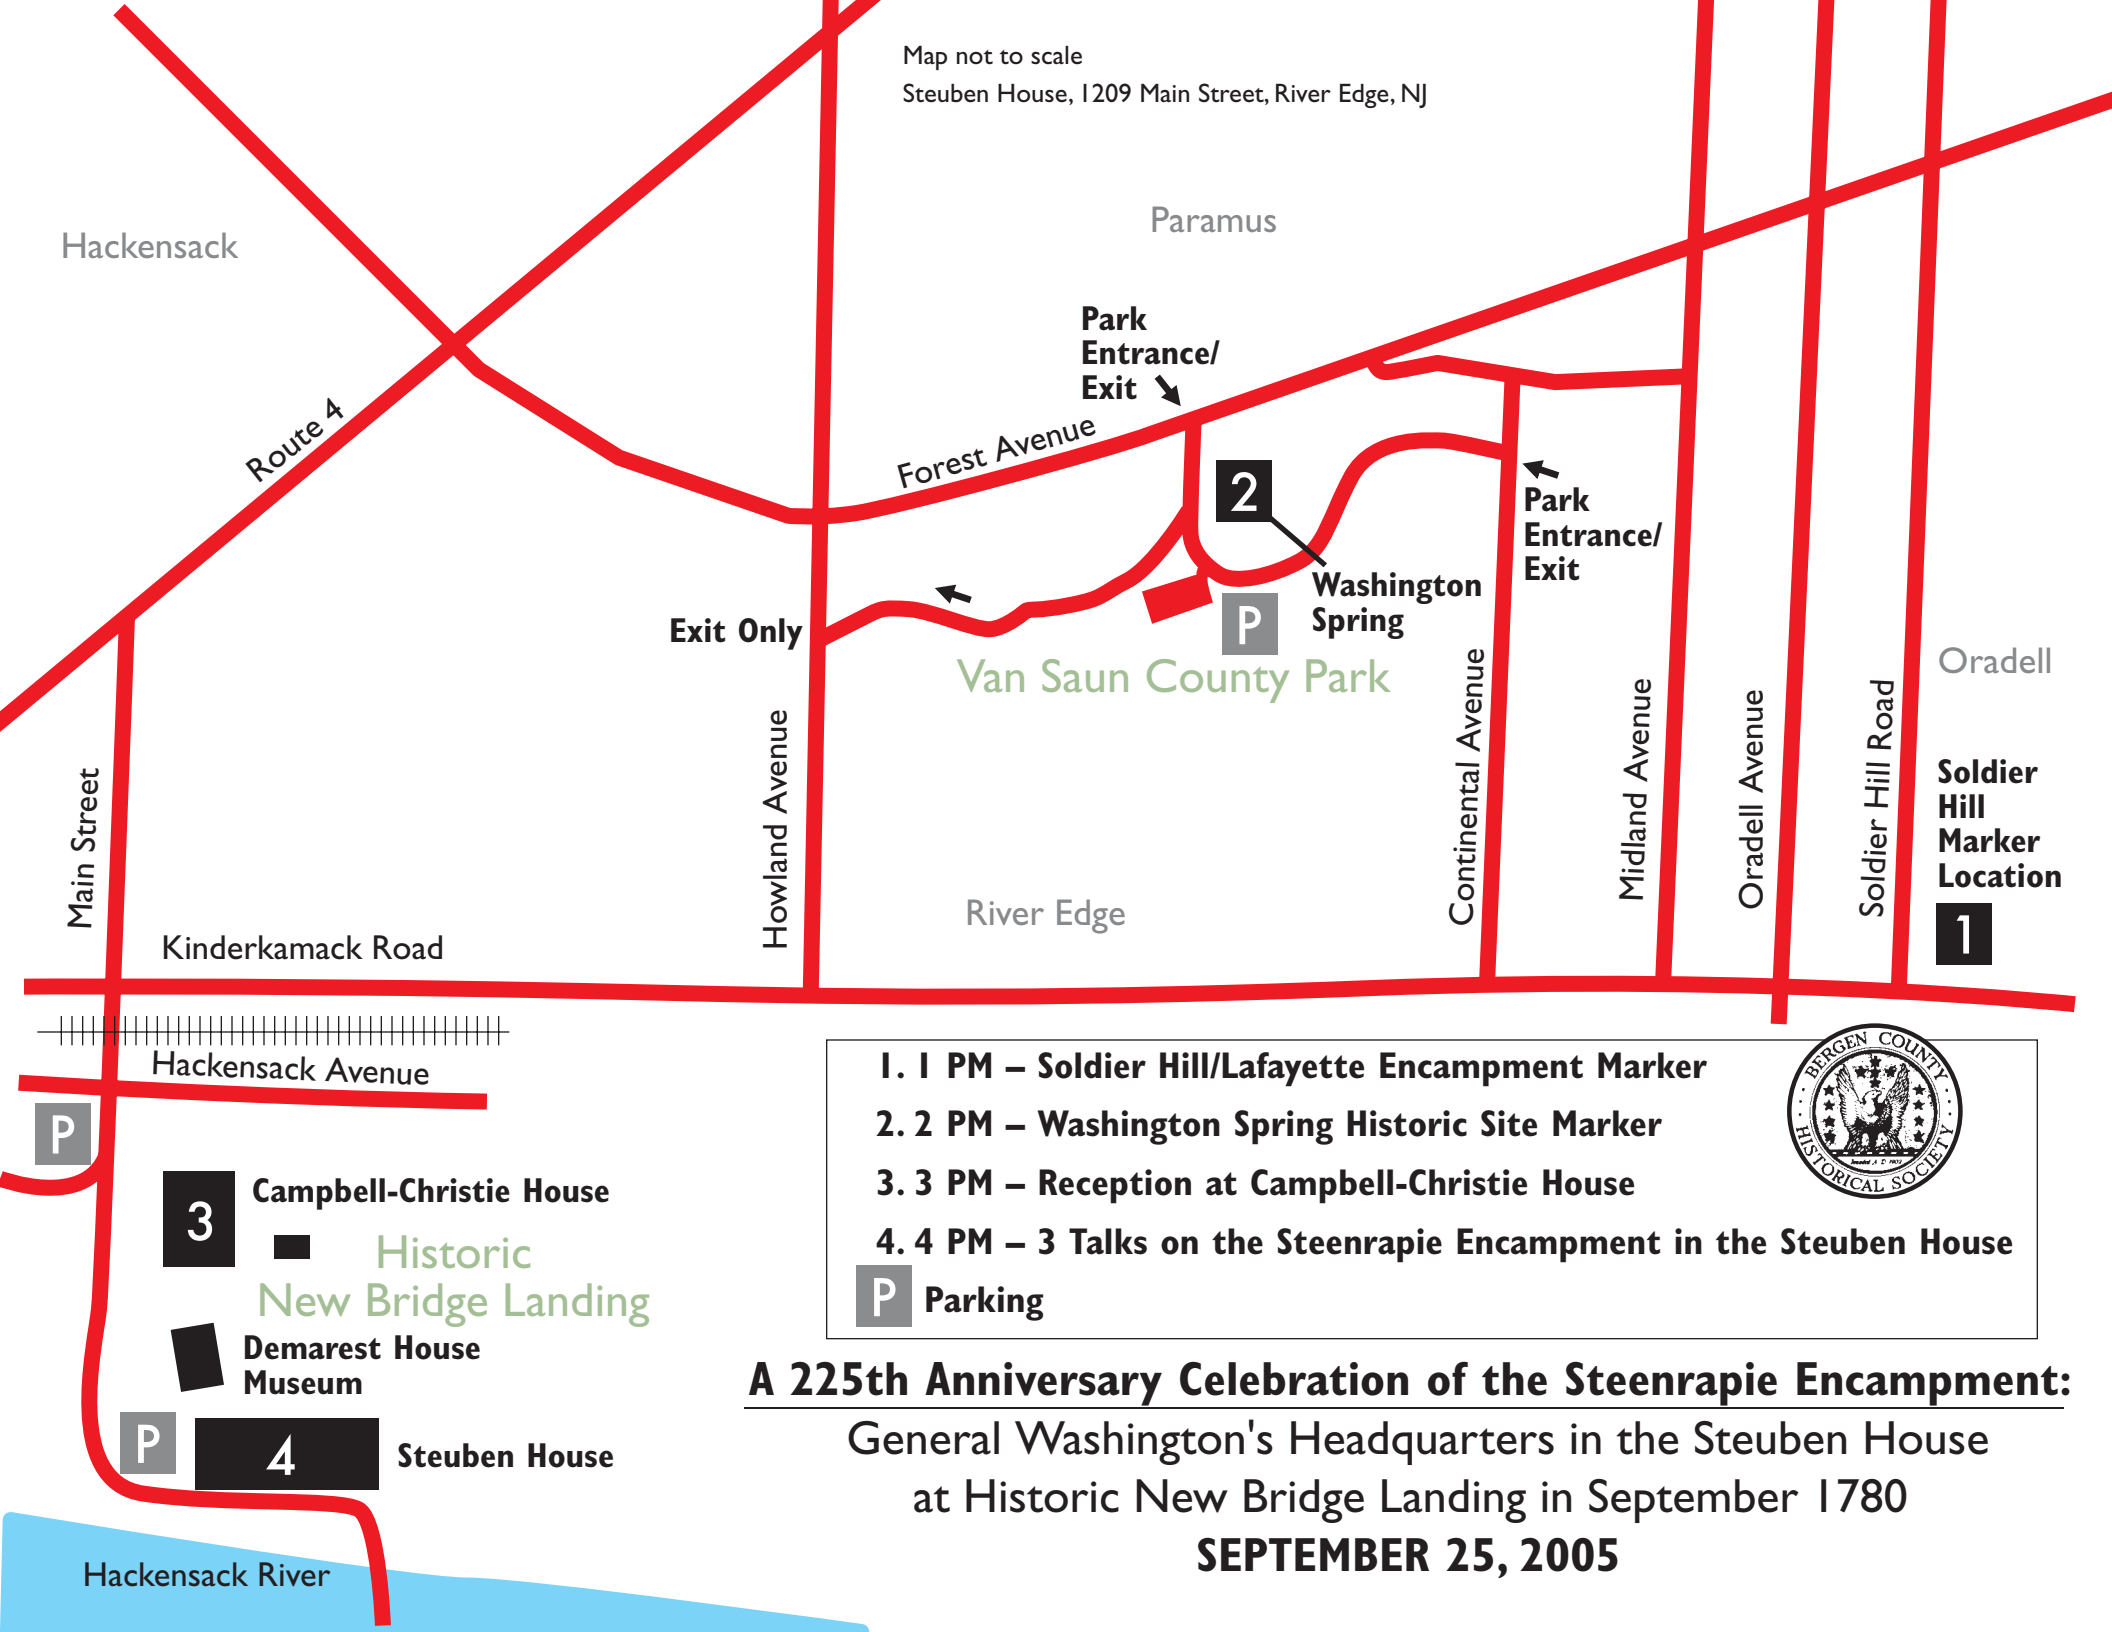

Map not to scale  
Steuben House, 1209 Main Street, River Edge, NJ

- 1. 1 PM – Soldier Hill/Lafayette Encampment Marker
  - 2. 2 PM – Washington Spring Historic Site Marker
  - 3. 3 PM – Reception at Campbell-Christie House
  - 4. 4 PM – 3 Talks on the Steenrapie Encampment in the Steuben House
- P** Parking

**A 225th Anniversary Celebration of the Steenrapie Encampment:  
General Washington's Headquarters in the Steuben House  
at Historic New Bridge Landing in September 1780  
SEPTEMBER 25, 2005**